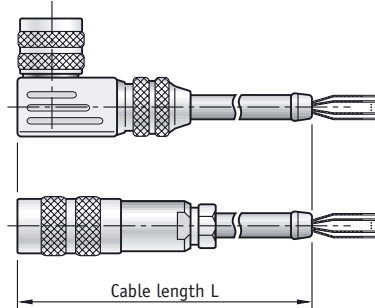

Accessory

Suitable for MSA510 + MSA511

Cable extensions in 7- and 12-core design with twisted screening braid. The mass-produced item is stripped and tinned on the cable ends.

Cable extension with
"W" angle box

Cable extension with
"GE" coupling box

Pin outs

PIN	KV07-0	PIN	KV12-0
1	white	A	blue
2	brown	B	violet
3	green	C	green
4	yellow	D	red
5	grey	E	yellow
6	pink	F	pink
7	blue	G	red-blue
		H	white
		J	grey-pink
		K	grey
		L	black
		M	brown

Screen on housing

Feature	Ordering data		Technical data	Additional information
Suitable for sensor	MSA510	MSA511		pin-outs, see page 22
Cable extension	KV07-0	KV12-0	A	
Connection	W	W	B	angular mating connector
	GE	GE		straight mating connector
Cable length	1.0	1.0	C	length in meter
				1.0 m to 10.0 m in 0.1 m steps
				standard 1.0 m