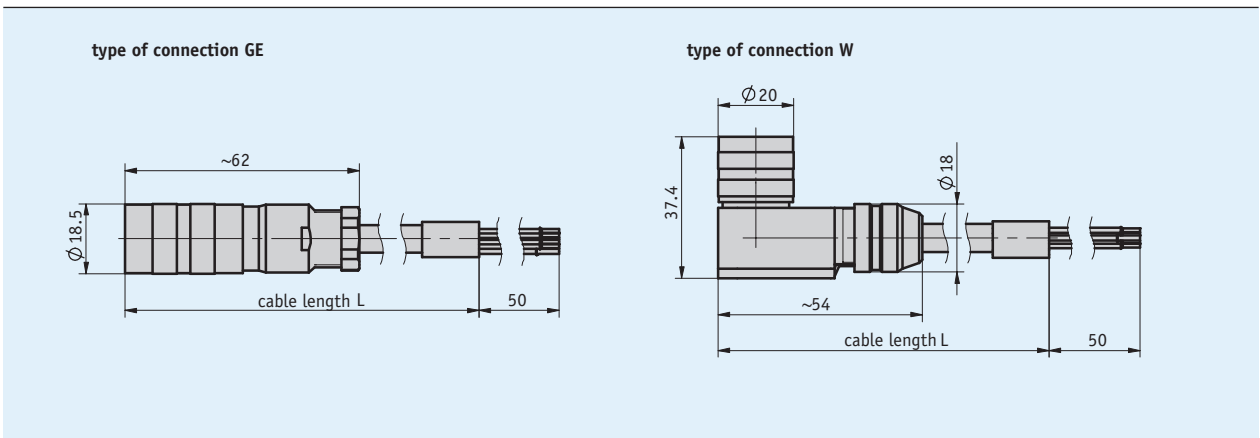

Profile

- Ready-to-use cable connection
- Cable lengths up to 20 m
- Connection technology M16, 12-pole

Voltage drop should be envisaged with increasing cable length. This should be taken into account for the electrical design.

Mechanical data

Feature	Technical data	Additional information
Cable sheath	PUR	

Ambient conditions

Feature	Technical data	Additional information
Ambient temperature	-30 ... 100 °C	

Pin assignment

- KV12S0

Cable color	PIN
blue	A
violet	B
green	C
red	D
yellow	E
pink	F

Cable color	PIN
red-blue	G
white	H
gray-pink	J
gray	K
black	L
brown	M

Order

Ordering table

Feature	Ordering data	Specification	Additional information
Type of connection	GE	straight connector	
	W	right angle plug	
Cable length	...	01.0 ... 20.0 m, in steps of 1 m	