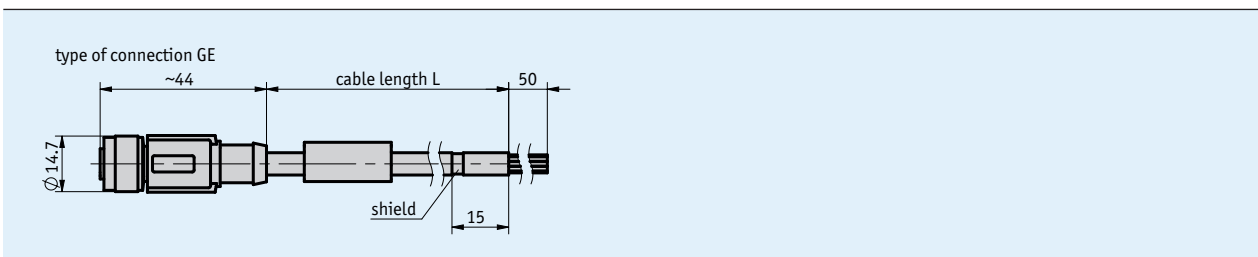

Profile

- Ready-to-use cable connection
- Cable length 3 m
- Connection technology M12 (A-coded), 8-pole

Mechanical data

Feature	Technical data	Additional information
Cable sheath	PUR drag chain-compatible	$\varnothing 5.9 \pm 0.2$ mm, 8x 0.25 mm ² , screened
Cable bending radius	8x cable diameter	static
	10x cable diameter	dynamic

Ambient conditions

Feature	Technical data	Additional information
Ambient temperature	-25 ... 80 °C	dynamic
	-40 ... 80 °C	static

Pin assignment

Cable color	PIN
white	1
brown	2
green	3
yellow	4
gray	5
pink	6
blue	7
red	8