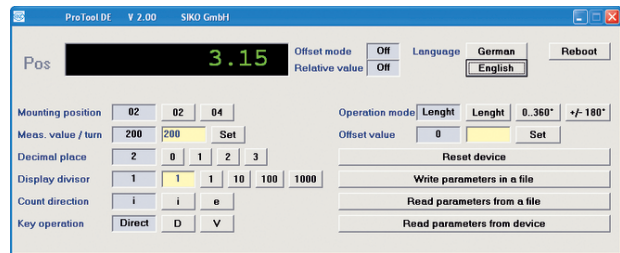

### Profile

- Parameters can be freely programmed
- Toggle mode between angle and linear measurement
- With USB connection cable