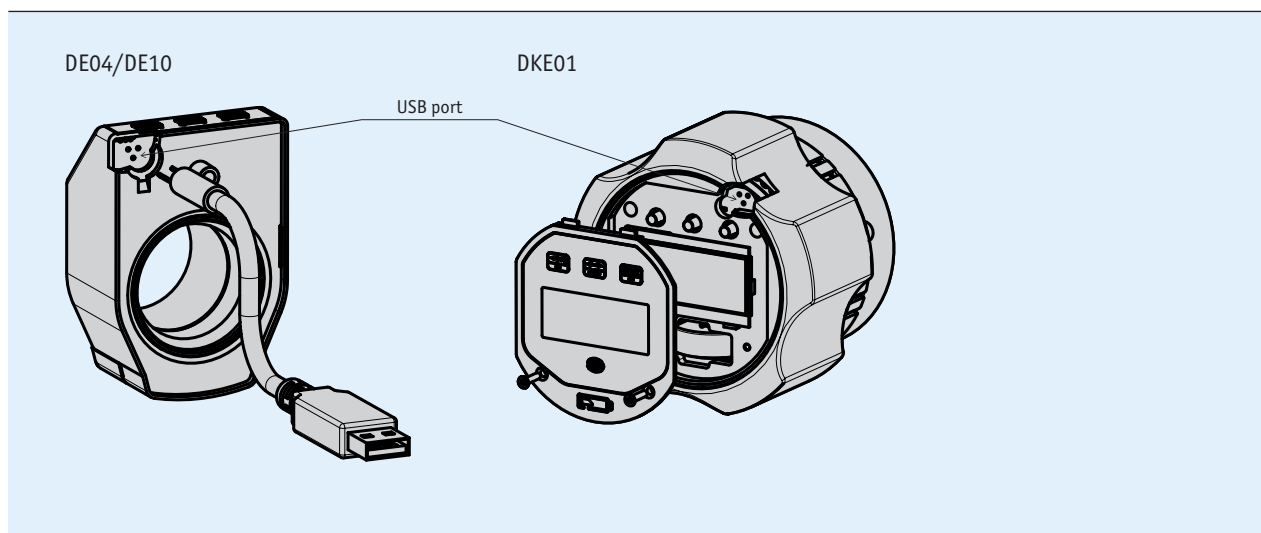

### Profile

- Parameters can be freely programmed
- Toggle mode between angle and linear measurement
- With USB connection cable

### Order

- Order key

ProTool DE

*Scope of delivery: ProTool DE, USB programming cable,  
Software can be downloaded free of charge via the website*